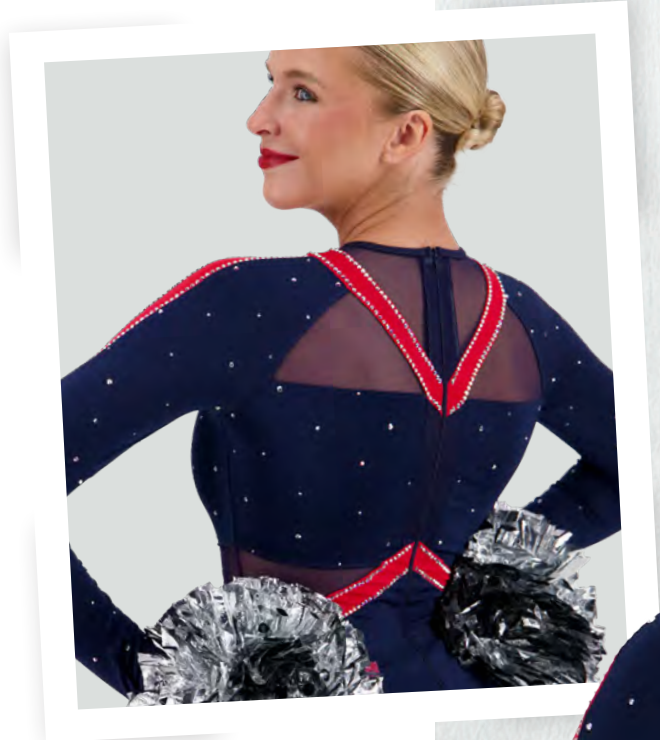

A.

NEW
SILHOUETTES
NEW
EMBELLISHMENTS
NEW
DESIGNS

Bring style to every stage with bold color blocking, mesh panels, and sparkling details.

A. DLEO26117 - \$134.95

Bridal point finger loop, attached stirrups. Rhinestones: Front neck burst (RX26117UFN), neck v-panel lines (RX26117VNK), front chest scatter (RX26117FCH), front and back waistband v-panel lines (RX26117VMD), upper back v-panel lines (RX26117VUB), back scatter (RX26117CBK), vertical sleeve lines (RX26117VSL), and sleeve scatter (RX26117SCS).