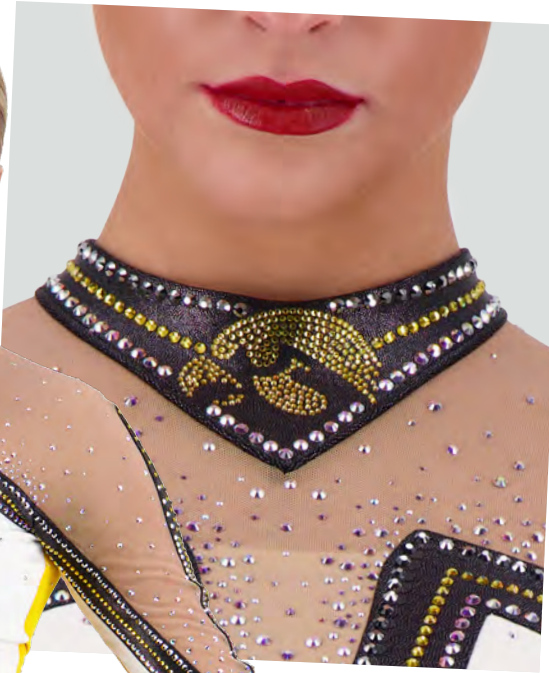

DLEG26119 - \$70.95

Attached stirrup.
 Rhinestones: Vertical leg lines (RX26119VLG).

A.

Elevate every motion with **SUBLIMATED GLITTER MESH** sleeves.

fashion
THAT GOES *full out*

Distinctive details and custom branding create a look that's impossible to miss.