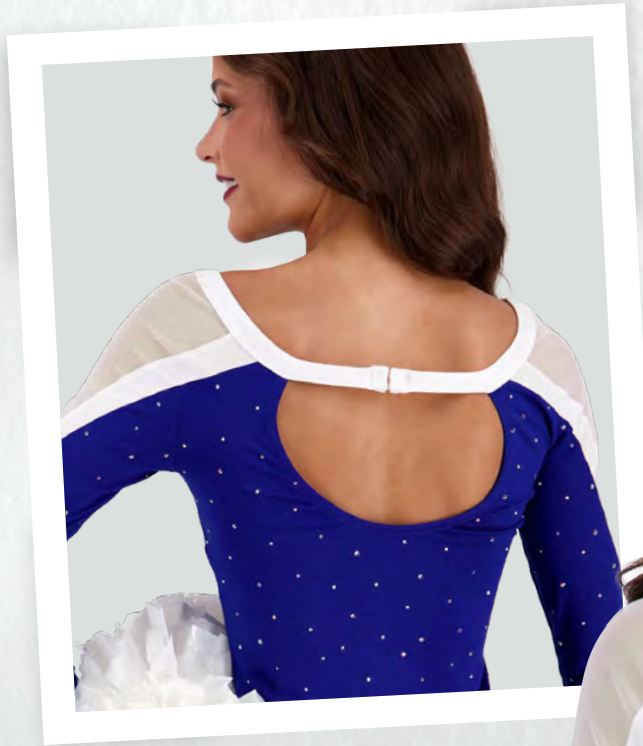

B.

BOLD
FRONT

STRAPPY
BACK

Stand out with striking metallic accents and an eye-catching back.

powerful pom style

Whether on the sideline or stage, shine in a clean, crystal covered design.

A. DDSL26108 - \$114.95