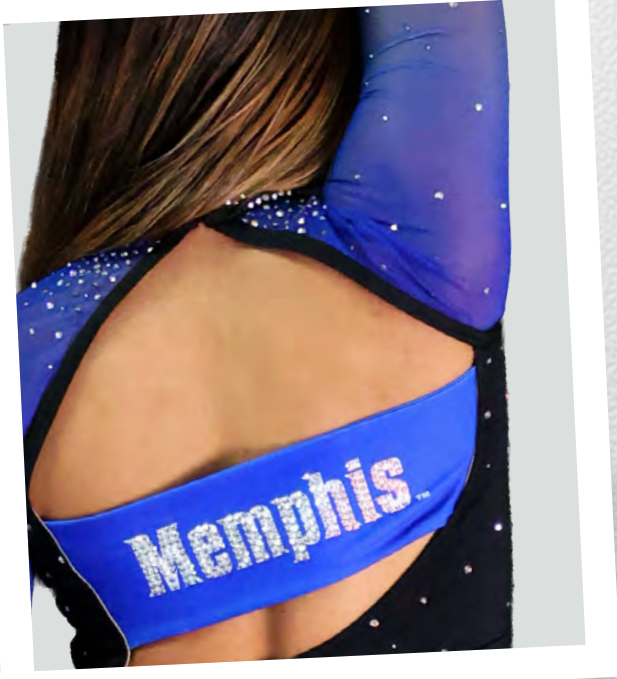

VARSITY

2026 DANCE
EXCLUSIVE
EDITION

**THIS
JUST
IN**

NEW dance
styles made for
performance.

A. DDA26101 \$139.95

Lettering: Custom logo
Rhinestones: Upper sleeve
scatter (RX26101US), lower
sleeve burst (RX26101LS),
lower dress burst (X26101LWD),
and lower back scatter
(RX26101UBK).