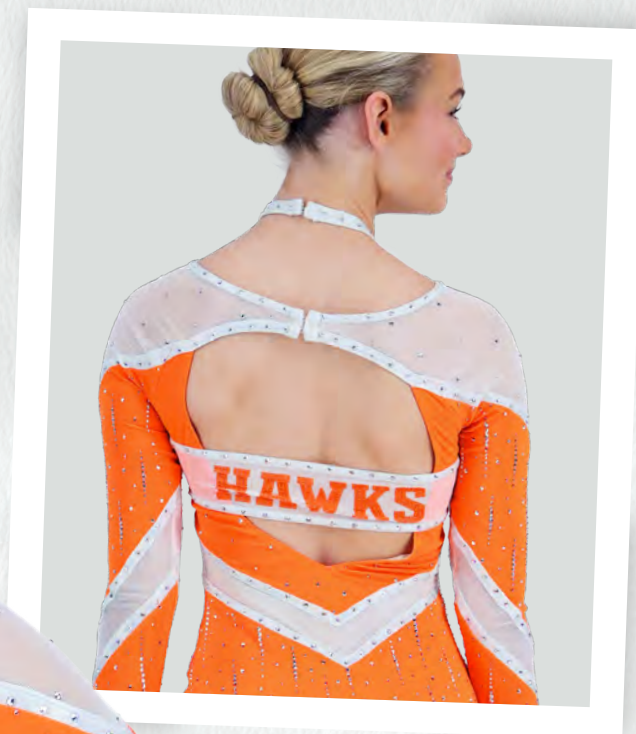

CREATE A
**CRYSTAL
STATEMENT**

Radiant all-over
crystal motifs make
every move shine
brighter.

A.

**A. ACOUDDSL26107R WITH
RHINESTONES - $204.95**
Lettering: Custom logo
Rhinestones: Upper panel scatter
(RX26107UP), center chest
motif (RX26107CC), back scatter
(RX26107MBK), upper sleeve motif
(RX26107US), lower sleeve motif
(RX26107LS), and lower dress motif
(RX26107LWD).