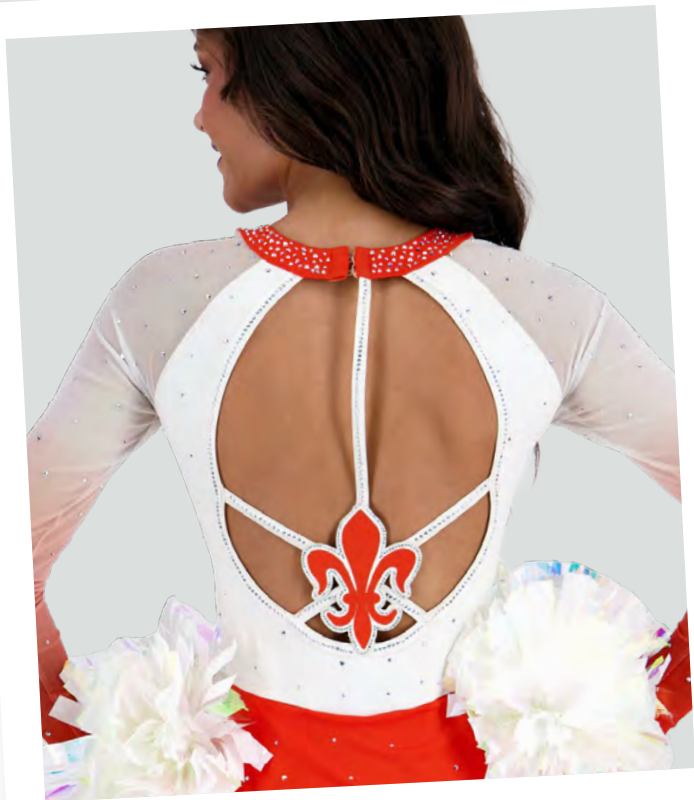

A. ACOUDD26130DI - $119.95

Lettering: Custom logo
Rhinestones: Neck cluster fill (RX26130NK), sleeve scatter (RX26130SLV), lower dress burst (RX26130LWD), upper back panel scatter (RX26130UBK), back strap lines (RX26130BST), and keyhole trim line (RX26130BTR).

B. ACOUB26119DI - $134.95

Lettering: Custom logo
Rhinestones: Neckline (RX26119NK), upper chest burst (RX26119UCH), upper chest and back lines (RX26119UFB), front and back scatter (RX26119MFB), torso lines (RX26119LFB), upper sleeve burst (RX26119US), center sleeve lines (RX26119CS), and v-panel sleeve lines (RX26119VSL).