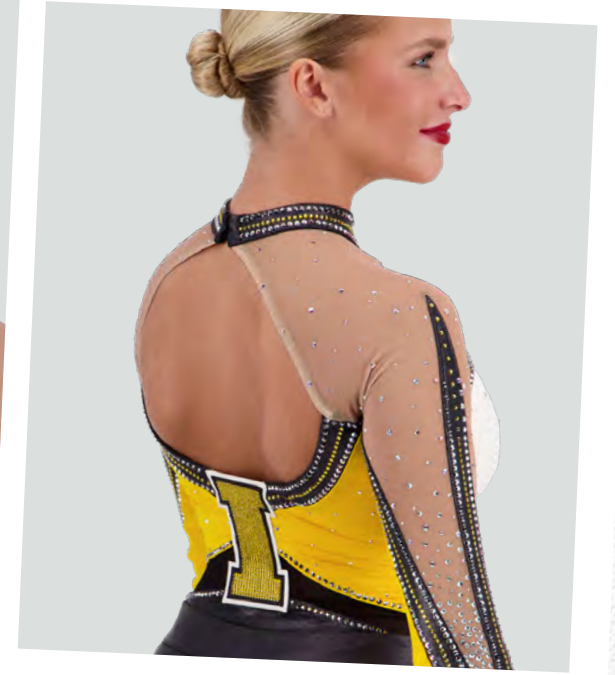

DLEG26119 - \$70.95

Attached stirrup.
 Rhinestones: Vertical leg lines (RX26119VLG).

A.

Elevate every motion with **SUBLIMATED GLITTER MESH** sleeves.

fashion
THAT GOES *full out*

Distinctive details and custom branding create a look that's impossible to miss.