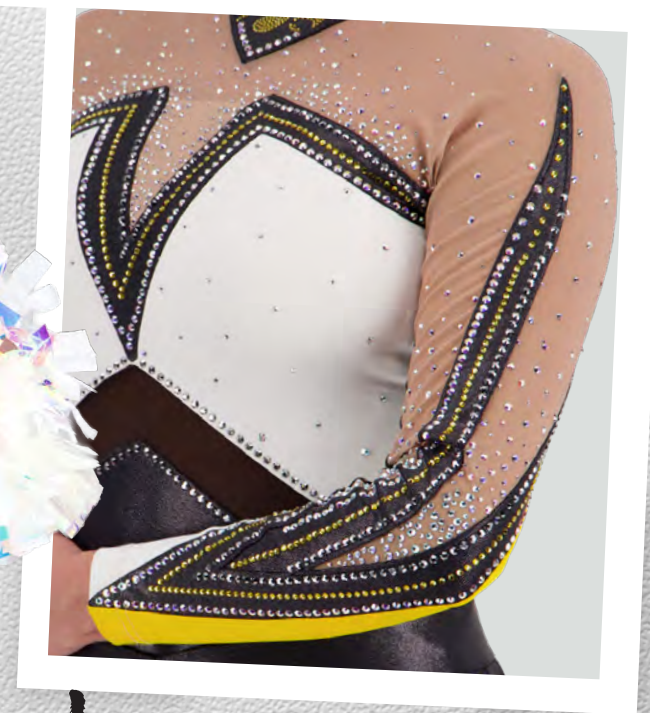

DLEG26119 - \$70.95

Attached stirrup.
 Rhinestones: Vertical leg lines (RX26119VLG).

A.

Elevate every motion with **SUBLIMATED GLITTER MESH** sleeves.

fashion
THAT GOES *full out*

Distinctive details and custom branding create a look that's impossible to miss.